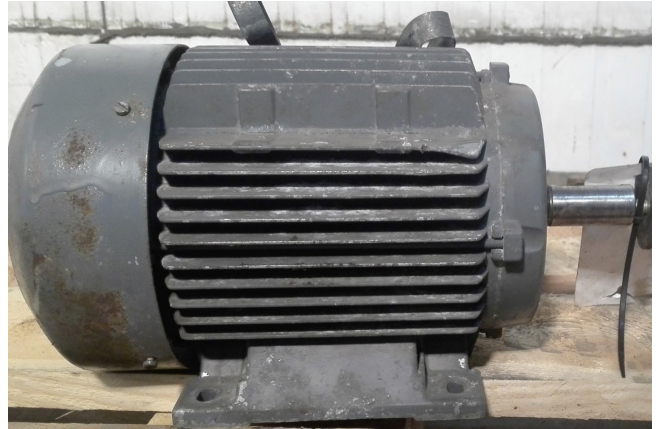

ATB 90L

Specifications

Brand	ATB
Type	90L
kW	1
RPM	1370
Size & Weight	350x220x200 mm (LxWxH)
50 Hz / 60 Hz	50 Hz

Description

Used ATB 90L

Used ATB 90L electric motor with 1,0 kW and 1370 RPM at 50 Hz. Sizes 350x220x200mm (LxWxH).